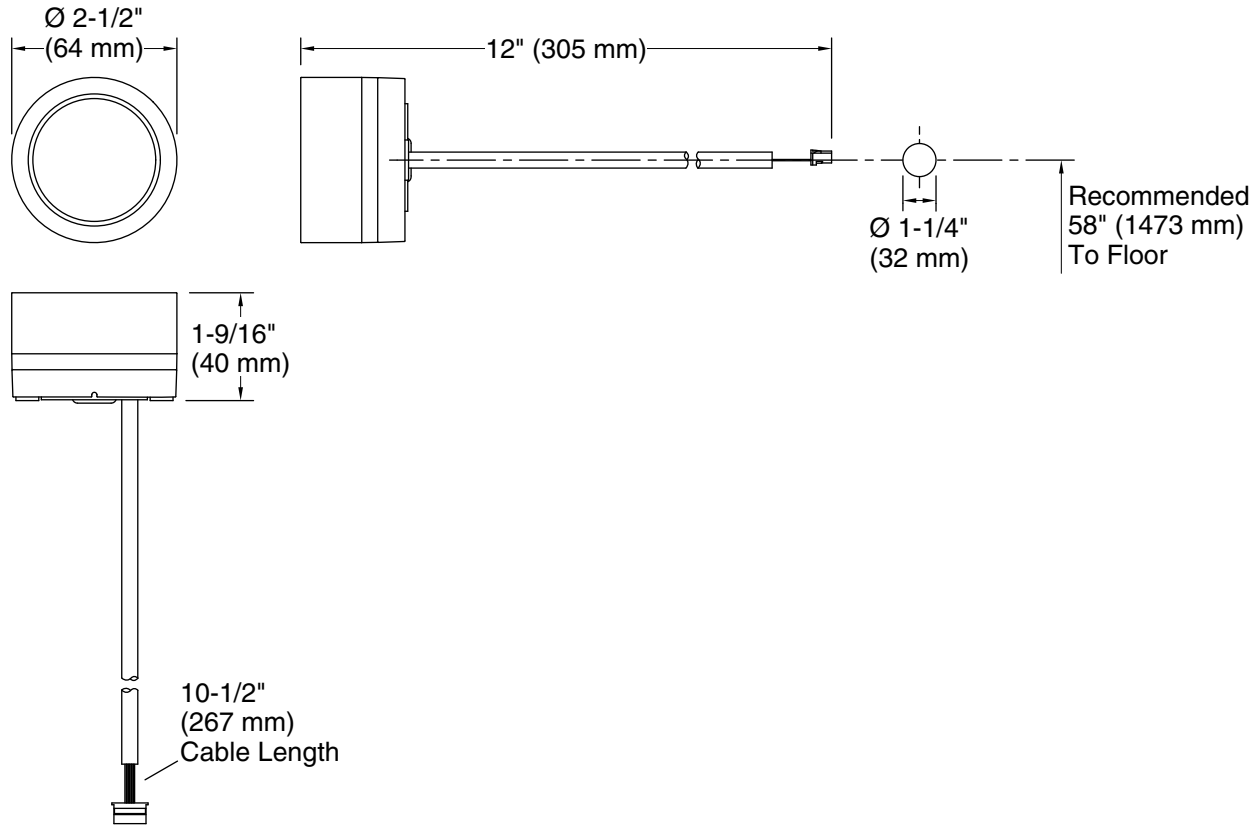

### Technical Information

All product dimensions are nominal.

Drain included:	No
Bluetooth® range:	32 ft (9.8 m)
Bluetooth® version:	4.1
Max. Ambient temp:	140°F (60°C)
Min. Operating temp:	86°F (30°C)
Max. Operating temp:	120°F (48.9°C)
Max. Relative humidity condensing:	100%